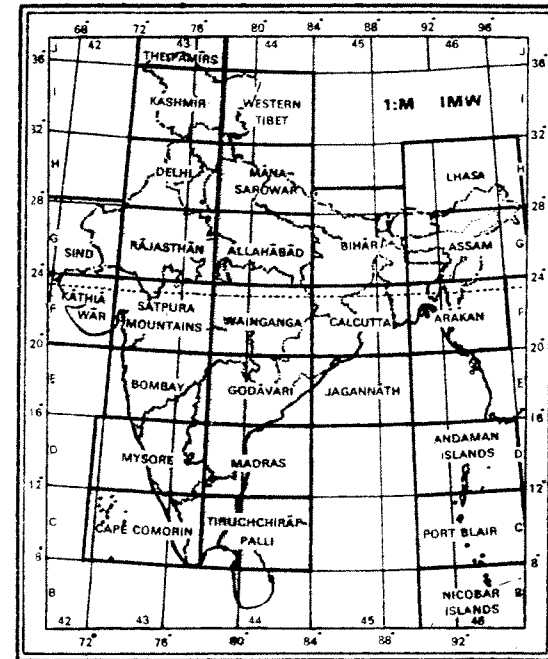

भारत INDIA

1:50,000 TOPO MAPS

Each 1:250,000 sheet contains sixteen 1:50,000 sheets which are numbered from 1 to 16 as shown in square 39 D below.
Maps on 1" to 1-mile scale are generally available for areas not yet mapped on 1:50,000 scale.

1	8	9	16
2	6	10	14
3	7	11	15
4	5	12	13

These maps are referred to by the combination of letter and figure opposite to these near the border with the letter N as a prefix to indicate that these maps lie to the north of the equator. For example the map in which Delhi falls is NH-43.