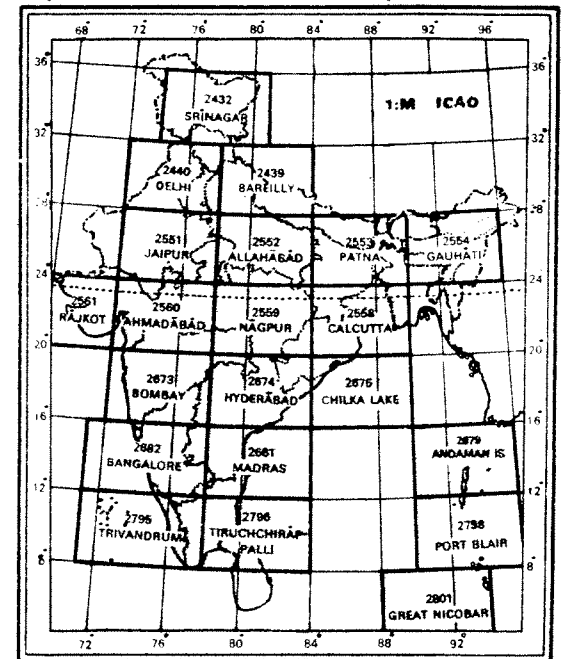

भारत INDIA

1:50,000 TOPO MAPS

Each 1:250,000 sheet contains sixteen 1:50,000 sheets which are numbered from 1 to 16 as shown in square 39 D below.
Maps on 1" to 1-mile scale are generally available for areas not yet mapped on 1:50,000 scale.

1	8	9	16
2	6	10	14
3	7	11	15
4	5	12	13

These maps are referred to by the combination of letter and figure opposite to these near the border with the letter N as a prefix to indicate that these maps lie to the north of the equator. For example the map in which Delhi falls is NH-43.